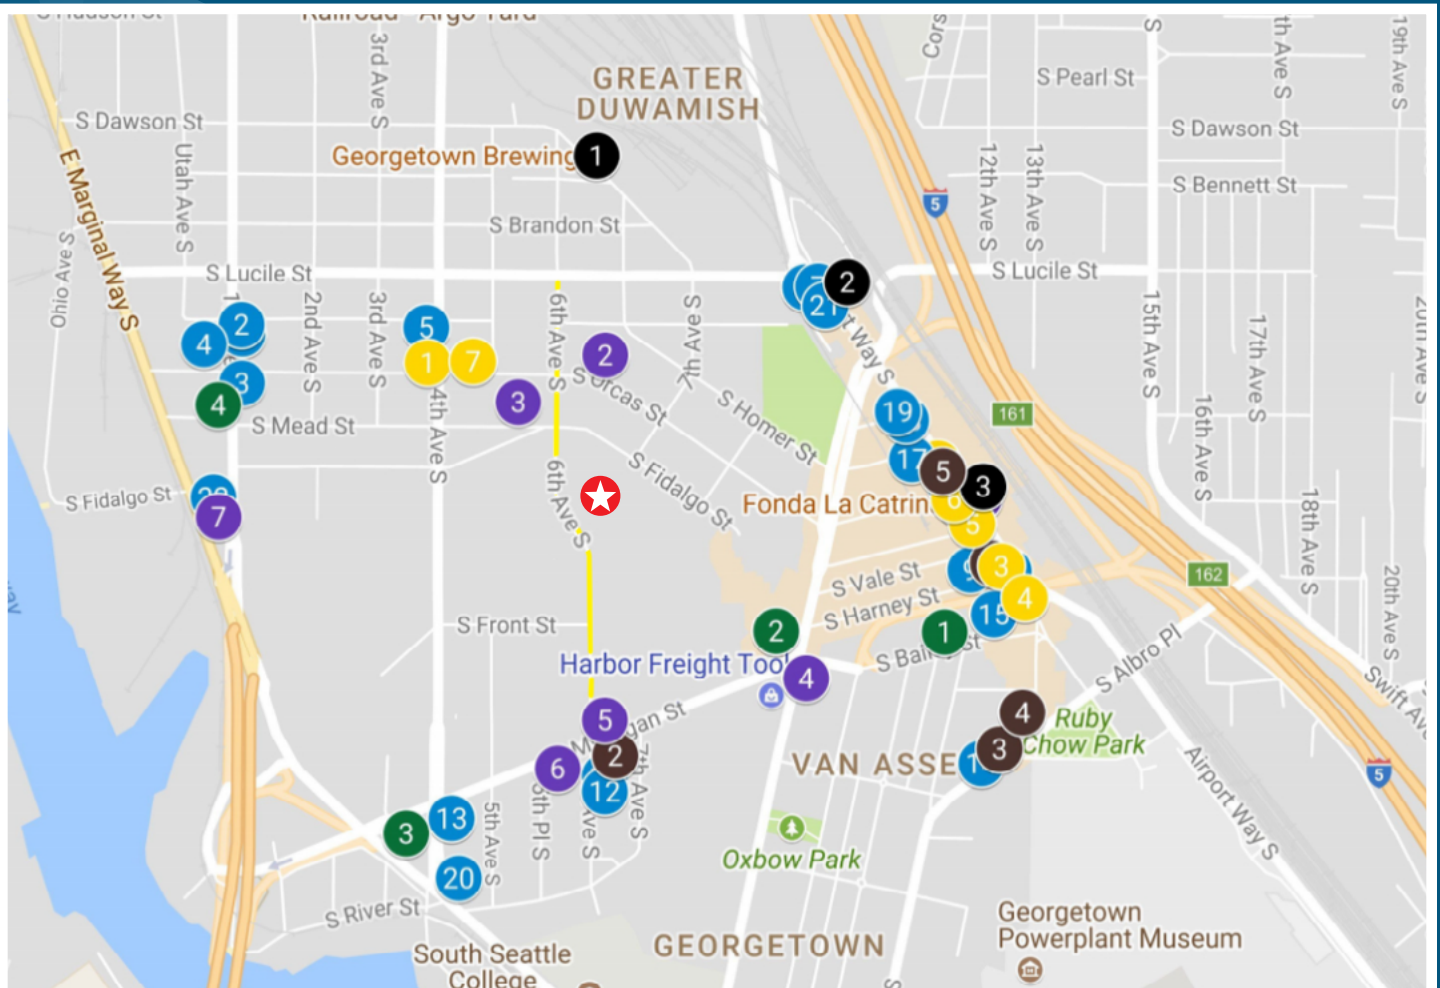

5950 BUILDING

5950 6TH AVENUE SOUTH | SEATTLE, WA 98108

SUBJECT PROPERTY

- ★ 5950 Building

RESTAURANTS

- 1 Slim's Last Chance
- 2 Pig Iron Bar-B-Q
- 3 Alki Bakery
- 4 The Essential Bakery Cafe
- 5 SUBWAY
- 6 Georgetown Liquor Co
- 7 Cutting Board
- 8 Fonda La Catrina
- 9 Via Tribunali
- 10 Smarty Pants

RESTAURANTS

- 11 Woks Teriyaki
- 12 Kauai Family Restaurant
- 13 I Luv Teriyaki
- 14 Sisters And Brothers
- 15 Ciudad
- 16 Hallava Falafel
- 17 Deep Sea Sugar And Salt
- 18 Flying Squirrel Pizza Co.
- 19 Zippy's Giant Burgers
- 20 Katsu Burger
- 21 Stellar Pizza, Ale, & Cockt
- 22 Jack In The Box

BARS

- 1 Marco Polo Bar & Grill
- 2 Star Brass Lounge
- 3 9lb Hammer
- 4 Brass Tacks
- 5 Jules Maes Saloon
- 6 El Sirenito
- 7 The Blu Grouse

BANKS

- 1 Bank of America
- 2 Wells Fargo Bank
- 3 U.S. Bank ATM
- 4 Banner Bank

COFFEE

- 1 All City Coffee
- 2 Starbucks
- 3 Five Horizons Espresso
- 4 Hangar Cafe
- 5 The Conservatory

BREWRIES

- 1 Georgetown Brewing Co
- 2 Elysian Airport Way Brewery
- 3 Machine House Brewery

OTHER

- 1 Fran's Chocolates
- 2 U.S. Postal Service
- 3 Seattle Design Center
- 4 Shell
- 5 Shell
- 6 76
- 7 Chevron

MAX WHITE
206.787.1463

mwhite@neilwalter.com

550 S Michigan St
Seattle, WA 98108
206.787.1800

www.neilwalter.com

All information references in this document are approximate. The information contained herein is contained from sources deemed reliable. It is provided without representation, warranty, or guarantee, expressed or implied as to accuracy. Prospective buyer or tenant should conduct its own independent investigation relating to the property, government codes and regulations, allowed uses, and all other matters, regardless of whether they are referred to or contained in this document.