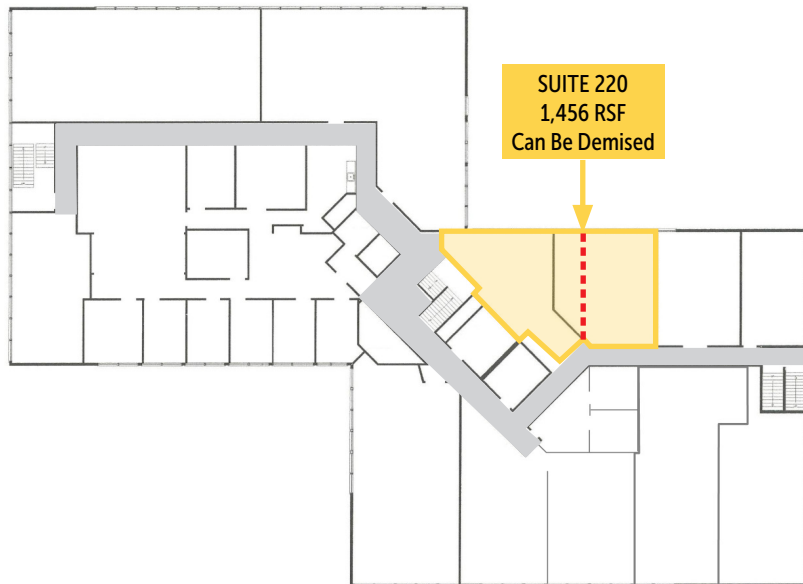

Second Floor

BRIANA HICKEY
253.779.2424
bhickey@neilwalter.com

MAX WHITE
206.787.1463
mwhite@neilwalter.com

NICK RATZKE, SIOR
253.779.2414
nratzke@neilwalter.com

1940 East D St, #100
Tacoma, WA 98108
253.779.8400
www.neilwalter.com