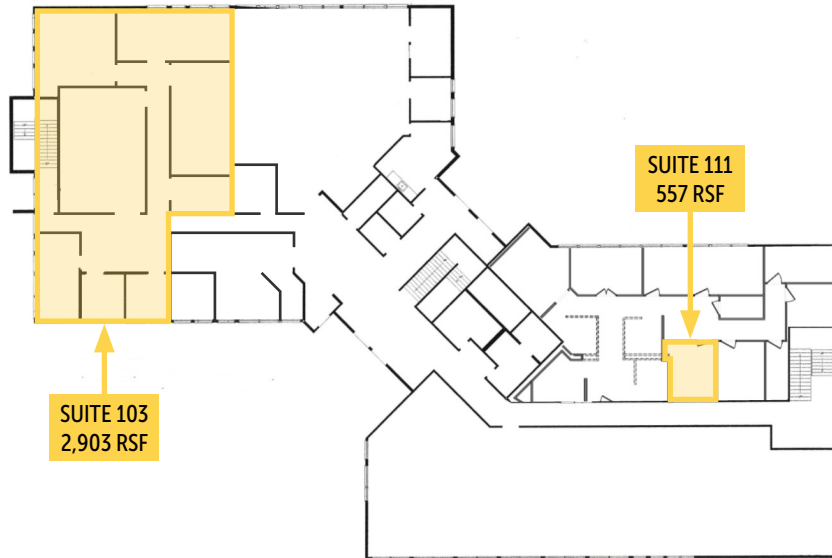

500 PROFESSIONAL BUILDING

500 S 336TH ST | FEDERAL WAY, WA

First Floor