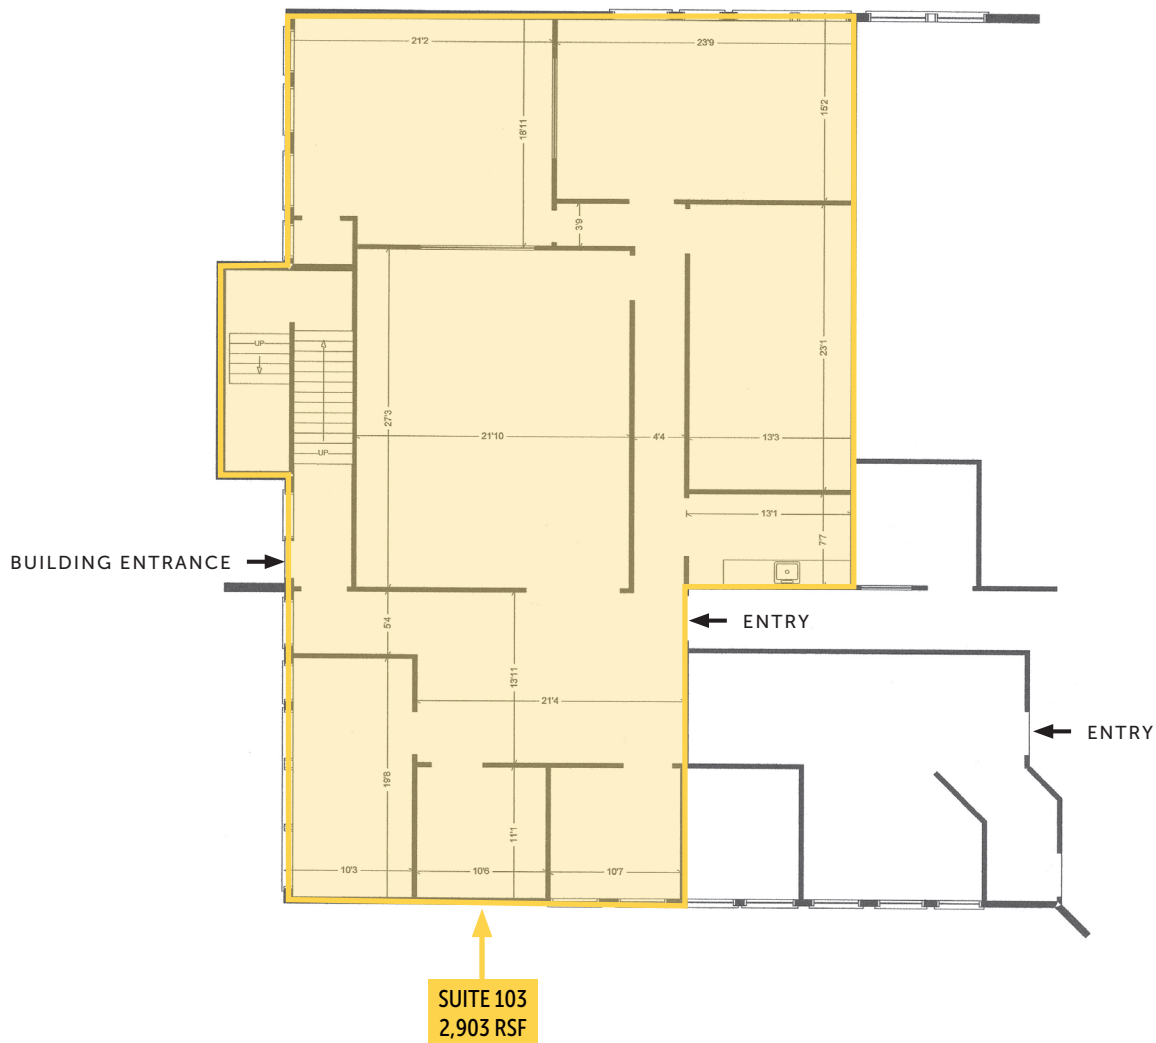

500 PROFESSIONAL BUILDING

500 S 336TH ST | FEDERAL WAY, WA

SUITE 103 - 2,903 RSF

BRIANA HICKEY
253.779.2424
bhickey@neilwalter.com

MAX WHITE
206.787.1463
mwhite@neilwalter.com

NICK RATZKE, SIOR
253.779.2414
nratzke@neilwalter.com

1940 East D St, #100
Tacoma, WA 98108
253.779.8400
www.neilwalter.com