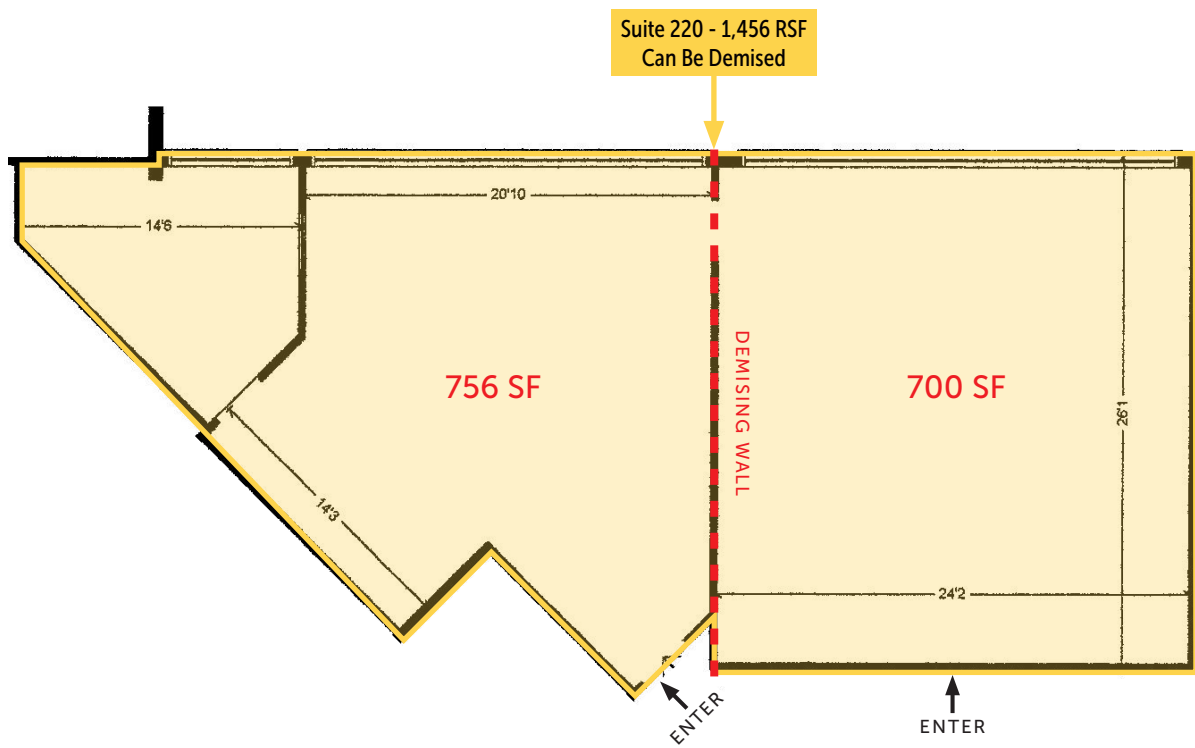

NICK RATZKE, SIOR
253.779.2414
nratzke@neilwalter.com

1940 East D St, #100
Tacoma, WA 98108
253.779.8400
www.neilwalter.com

500 PROFESSIONAL BUILDING

500 S 336TH ST | FEDERAL WAY, WA

SUITE 220 - 1,456 RSF